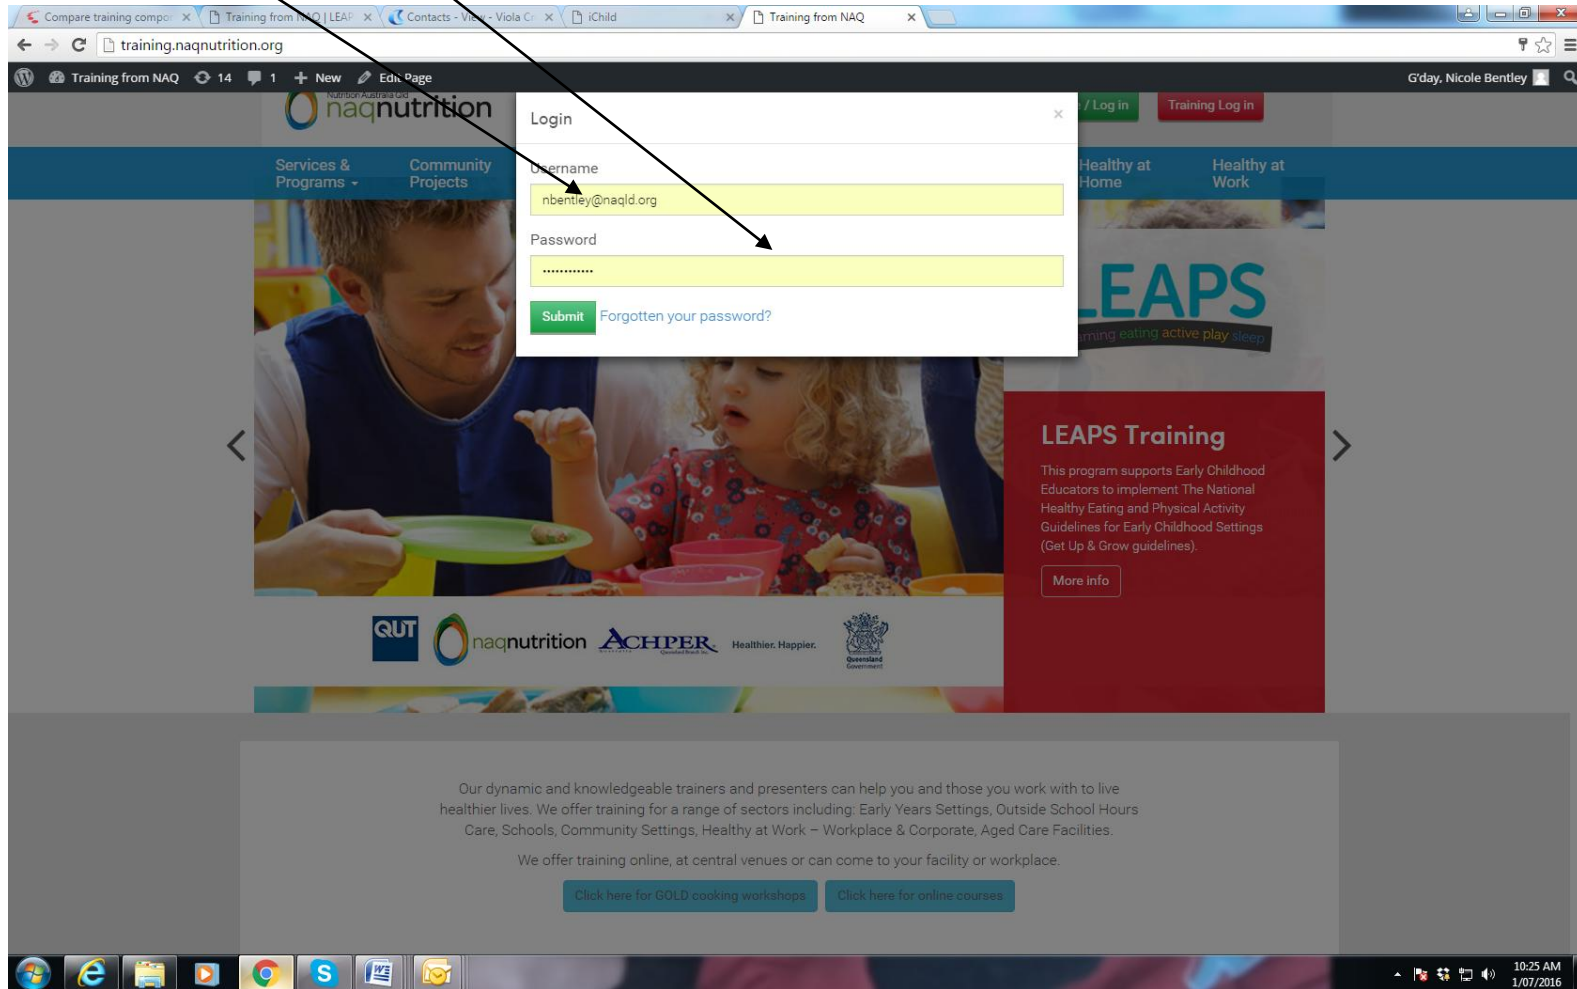

HOW TO LOGIN To Online Training through NAQ Nutrition Training

1. Click on the **Red training log in button** at <http://training.naqnutrition.org/>

The screenshot shows a web browser window with the URL training.naqnutrition.org. The page features a navigation menu with options like 'Services & Programs', 'Community Projects', 'Resources & Fact Sheets', 'NAQ Nutrition Training', 'Recipes', 'Feeding Supplements', 'Healthy at Home', and 'Healthy at Work'. A prominent red button labeled 'Training Log in' is circled in red, with an arrow pointing to it from the instruction above. Below the navigation is a large banner image of a diverse group of smiling people giving thumbs up. To the right of the image is a red box with the 'naqnutrition training' logo and the text 'Training from NAQ' followed by 'Is engaging, thought provoking, practical and motivating.' and an 'About us' button. Below the banner, there is a text block describing the training services and two buttons: 'Click here for GOLD cooking workshops' and 'Click here for online courses'. The browser's taskbar at the bottom shows the time as 10:05 AM on 1/07/2016.

2. Enter your username and password (your username is the email address you registered the training on). Press submit (or press enter on your keyboard)

3. If this is your first login to your online training (or your password has been changed, you will be directed to this page to enter your username and password again. Please enter again and click on the grey arrow (or press enter on your keyboard)