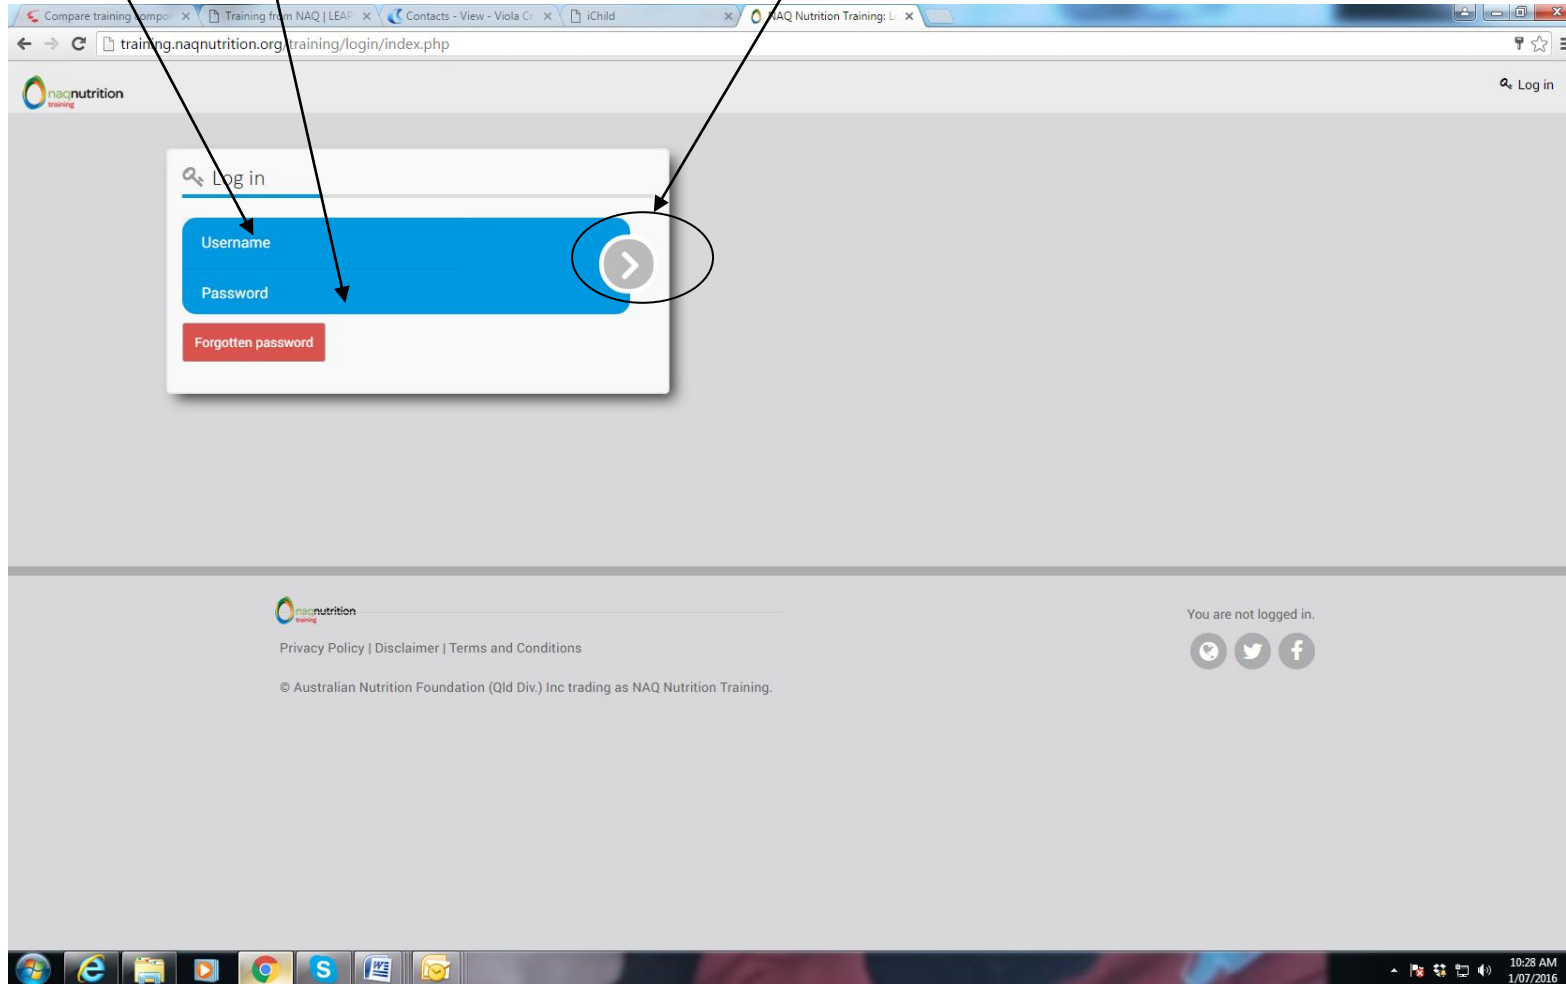

3. If this is your first login to your online training (or your password has been changed, you will be directed to this page to enter your username and password again. Please enter again and click on the grey arrow (or press enter on your keyboard)